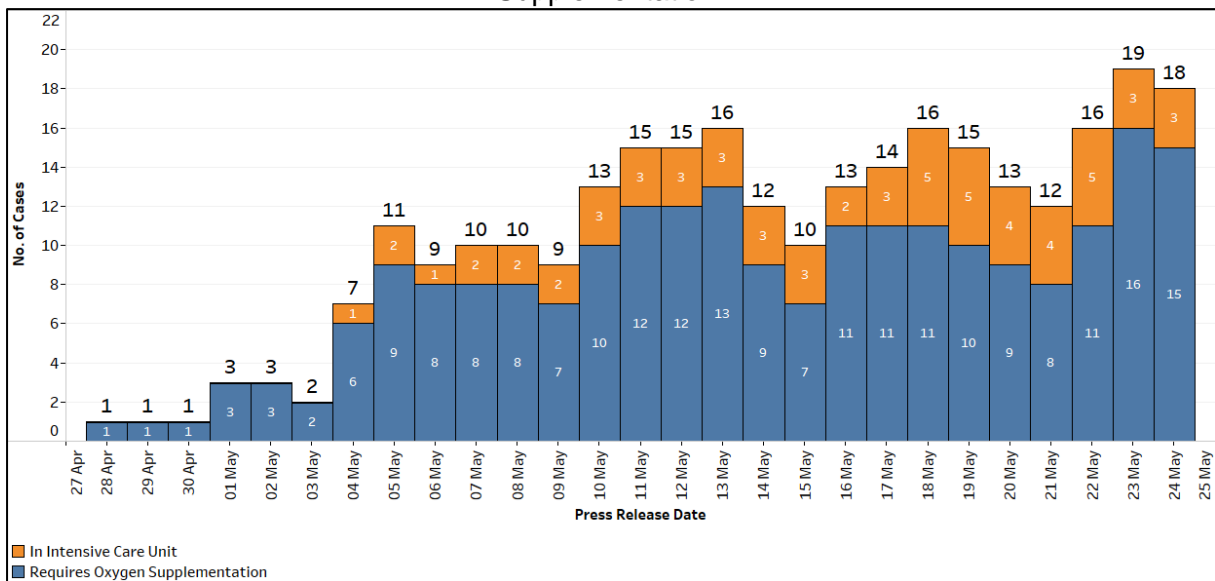

Summary of Local COVID-19 Situation

Figure 1: Number of Community Unlinked and Linked Cases¹⁸

Figure 2: Number of Active Cases in Intensive Care Unit or Requiring Oxygen Supplementation

¹⁸ Incorporates re-classifications of earlier reported cases.