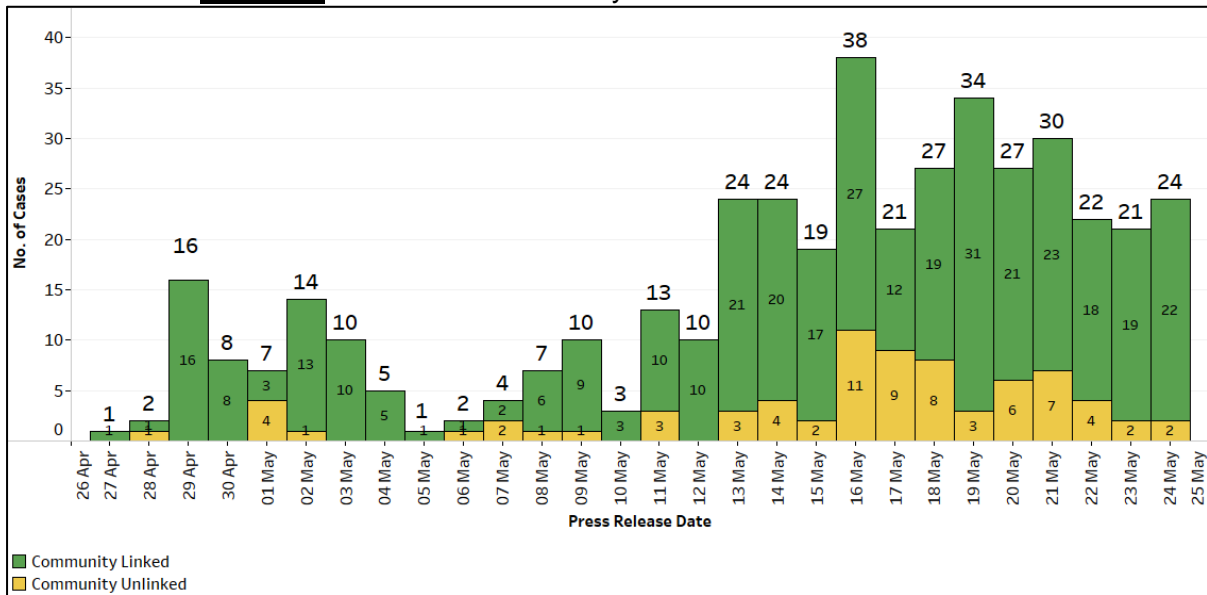

Summary of Local COVID-19 Situation

Figure 1: Number of Community Unlinked and Linked Cases¹⁸

Figure 2: Number of Active Cases in Intensive Care Unit or Requiring Oxygen Supplementation

¹⁸ Incorporates re-classifications of earlier reported cases.